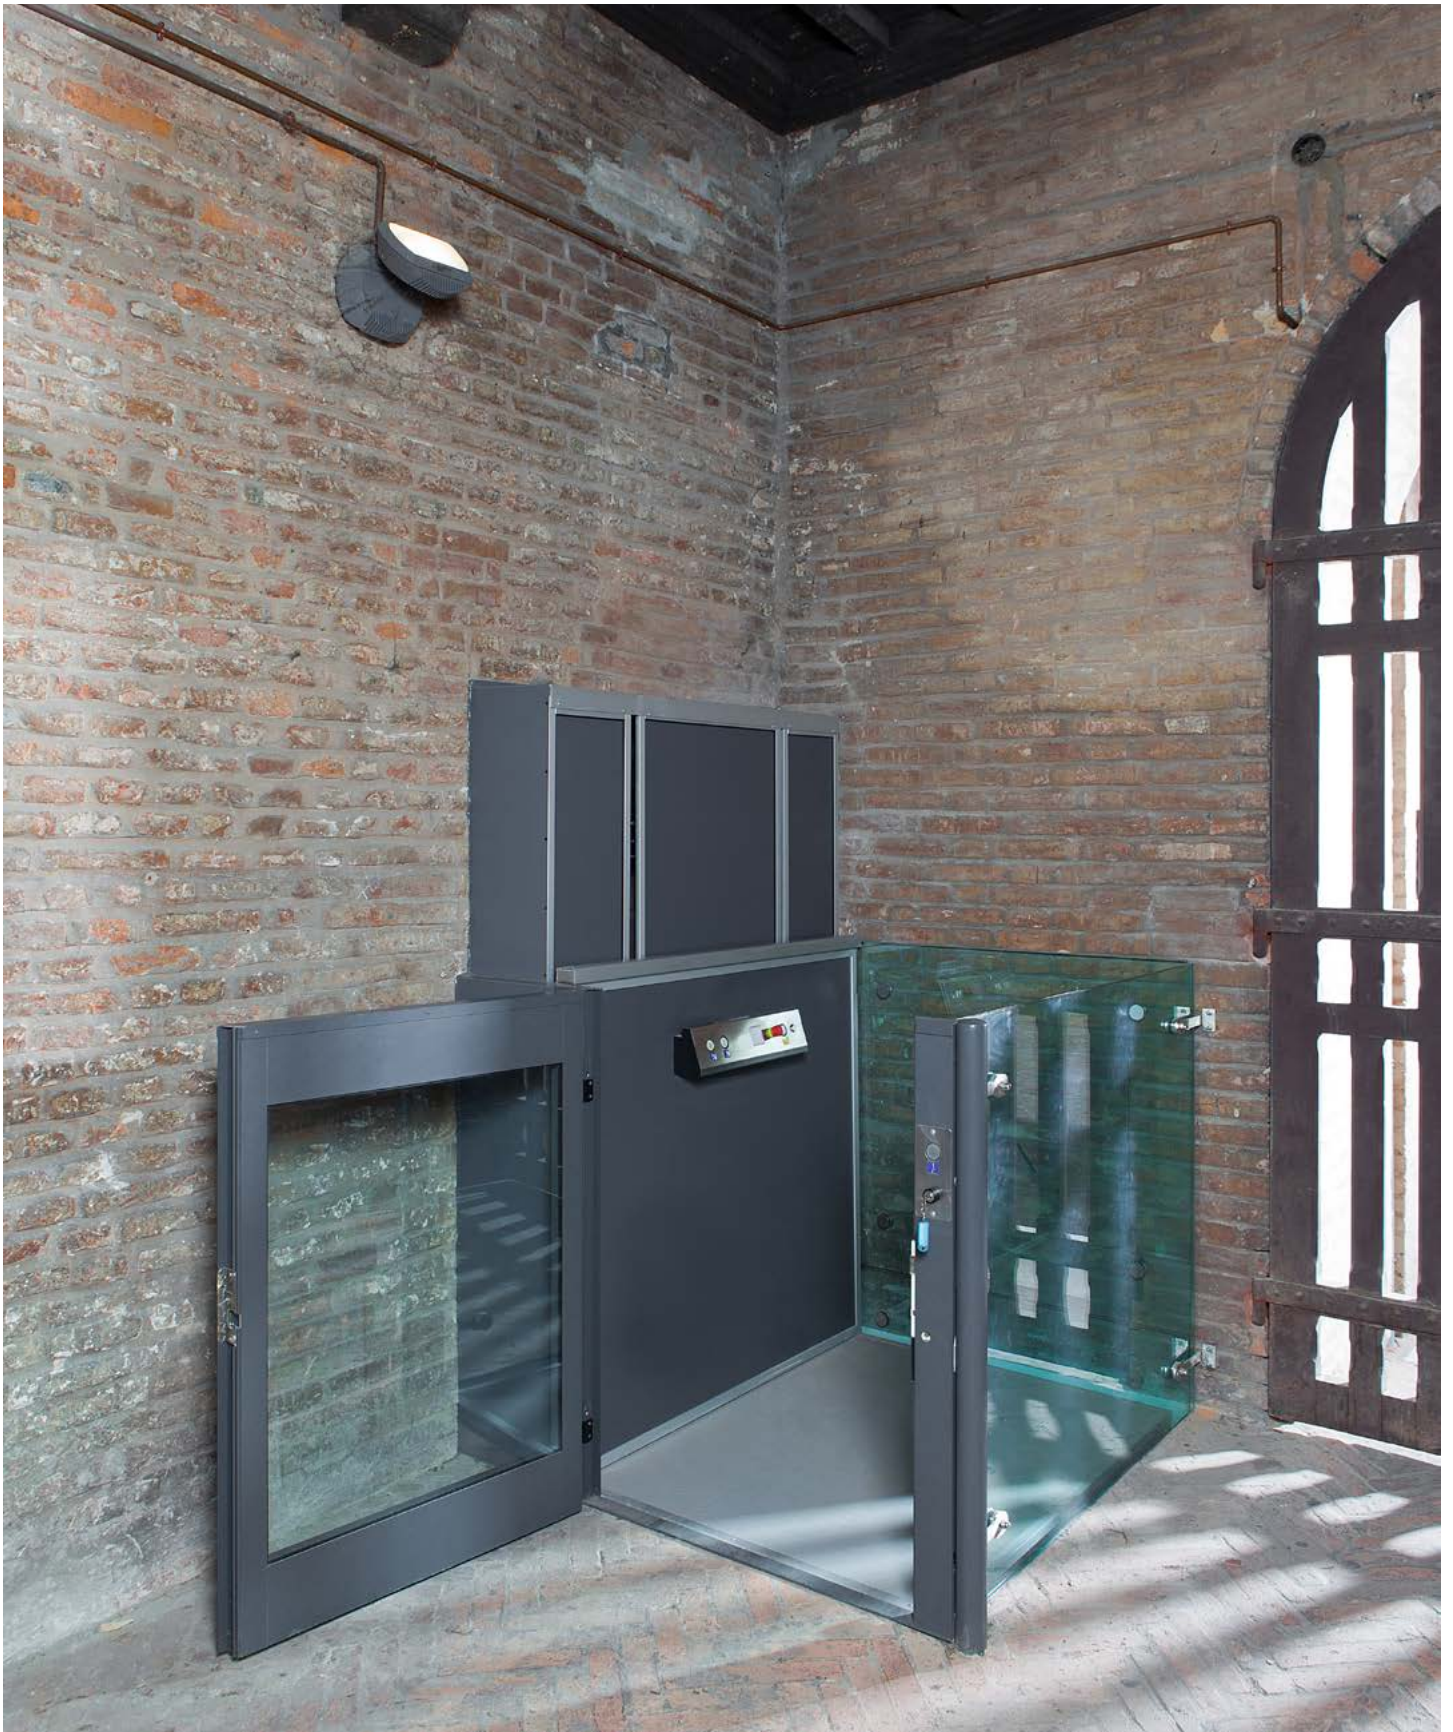

# MINISIRIO

VERTICAL PLATFORM LIFT WITH REDUCED HEADROOM

**extrōma**<sup>®</sup>  
solutions in motion

Its open cab with special low walls (height just 1.2 m) **solves the space problems generally found in lofts and attics.** MiniSirio can be installed either on a supporting wall, by means of special wall-mounted supports, or using a steel frame structure, allowing the unit to be installed anywhere in the home. Comfortable and very quiet, MiniSirio adds to your home's value and prestige.

With maximum travel of 14.5 metres, MiniSirio offers the user an excellent service in **absolute safety** and without interfering with the architecture of its installation area. MiniSirio's **electricity consumption is impressively low**, similar to that of an ordinary household appliance.

Its reliability in any weather conditions means that MiniSirio **can be installed on the inside or outside of buildings.**